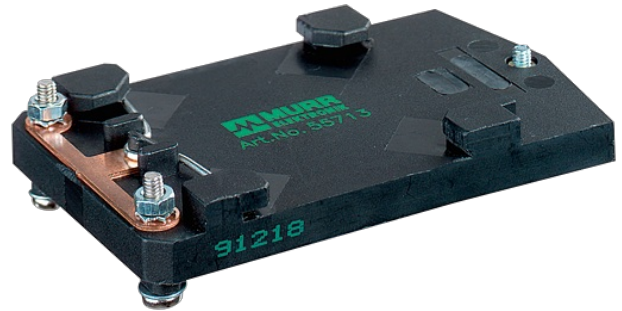

MASI65 ACCESSORIE

Snap-on device for DIN rails

DIN-rail adapter

[Link to Product](#)**Illustration**

Product may differ from Image

Commercial data

country of origin	DE
customs tariff number	85389099
EAN	4048879049993
eClass	27142890
Packaging unit	1